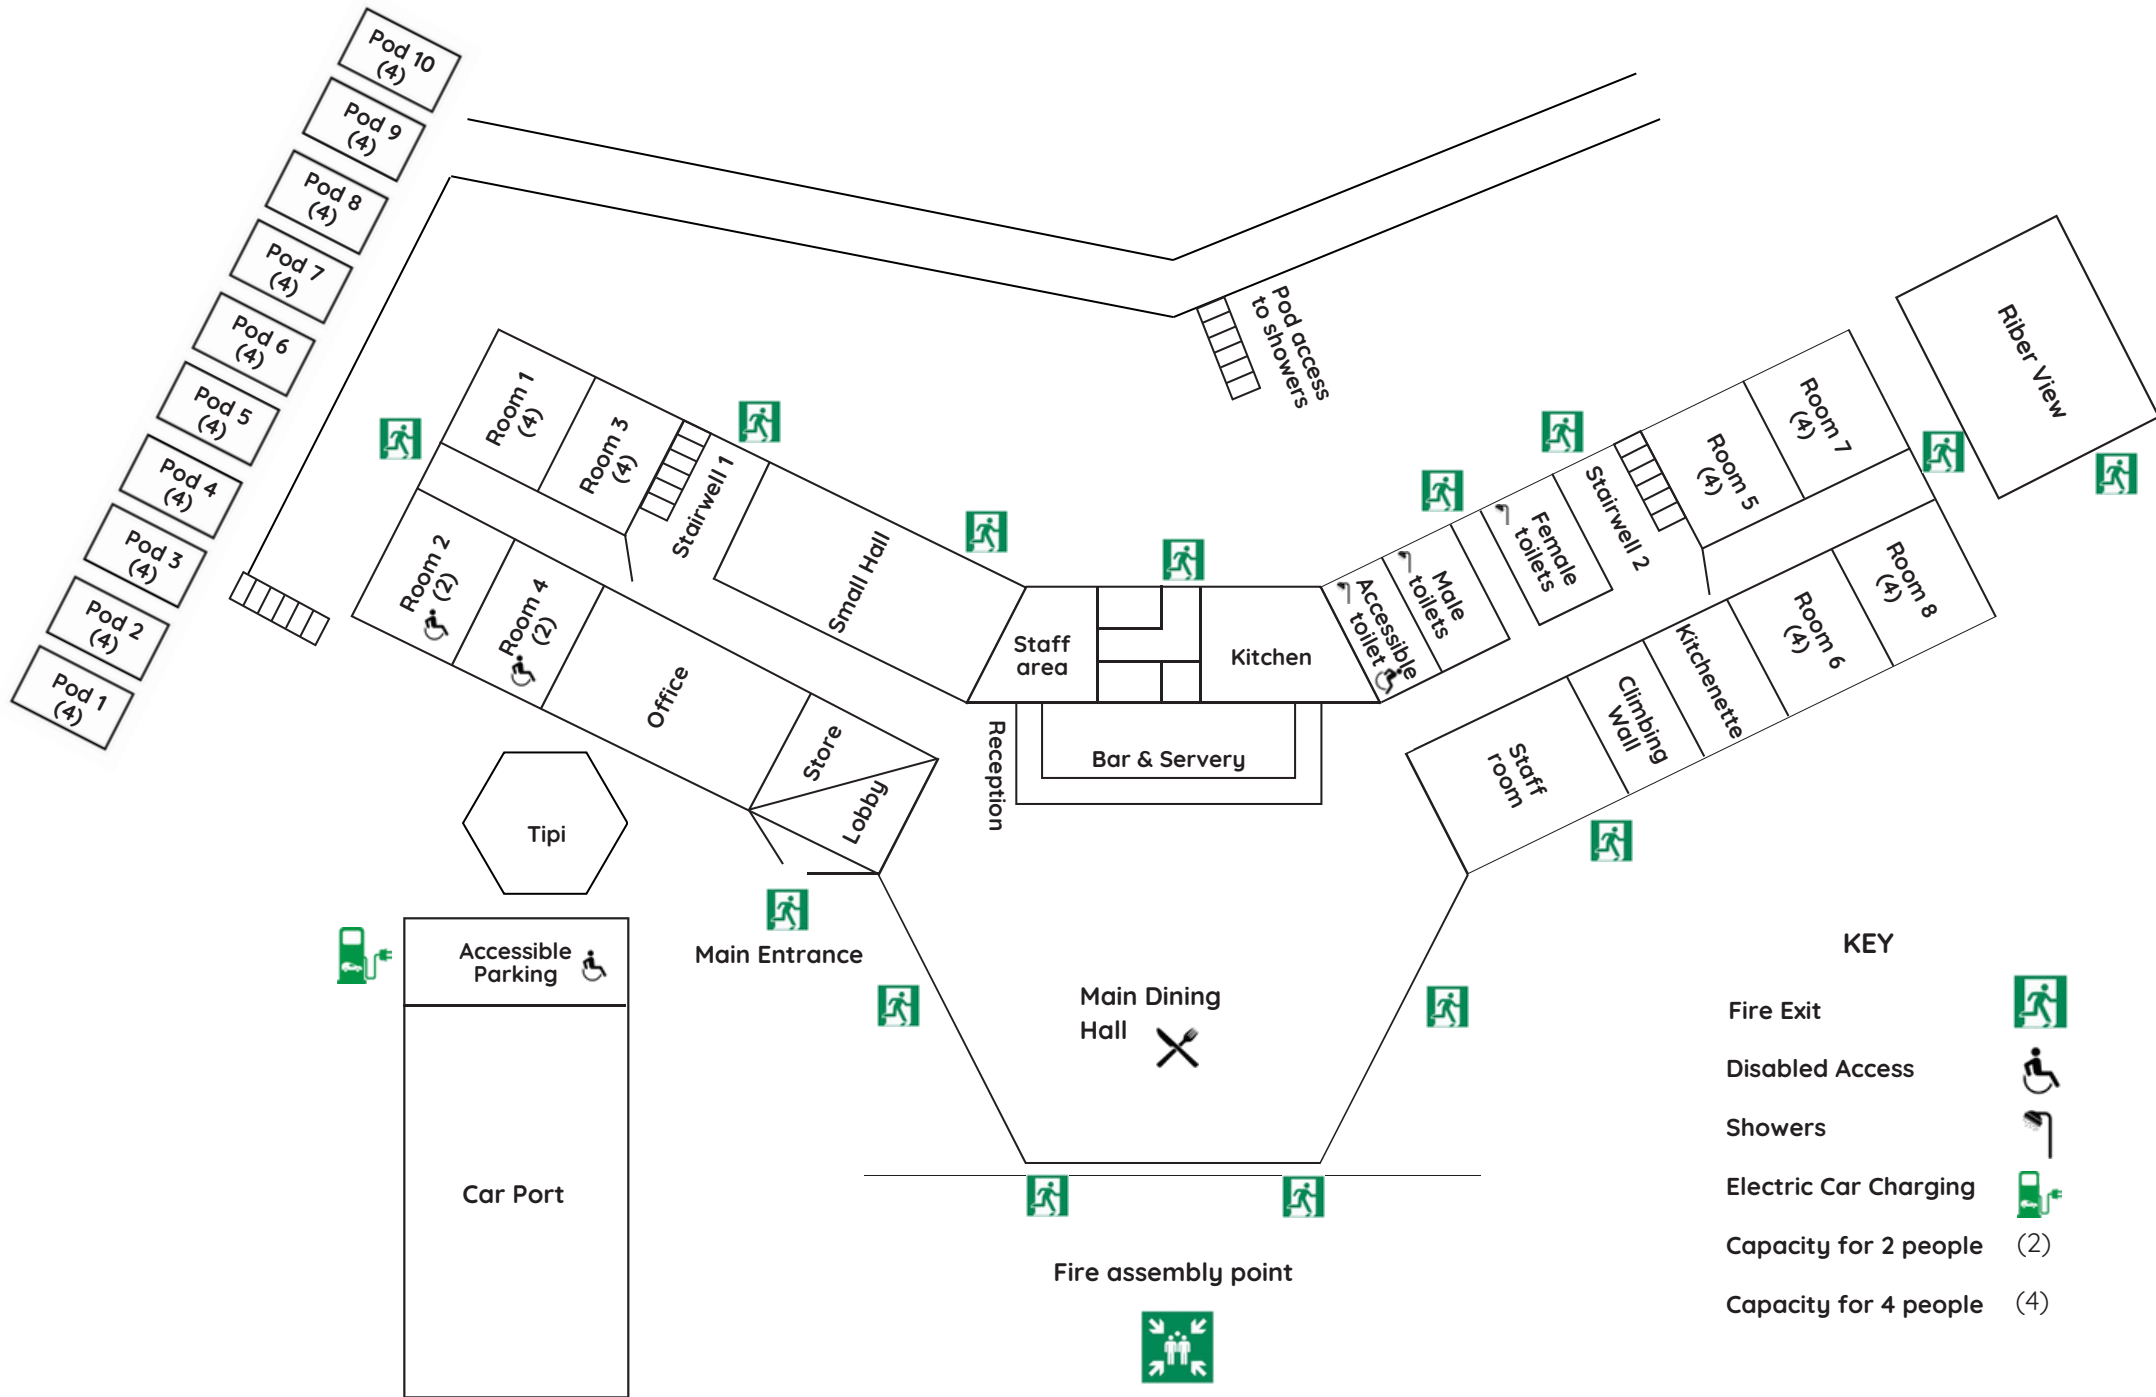

Ground Floor & Glamping Pods

First Floor

Fire Assembly Point

KEY

- Fire Exit 
- Toilet 
- Capacity for 4 people (4)
- Capacity for 6 people (6)