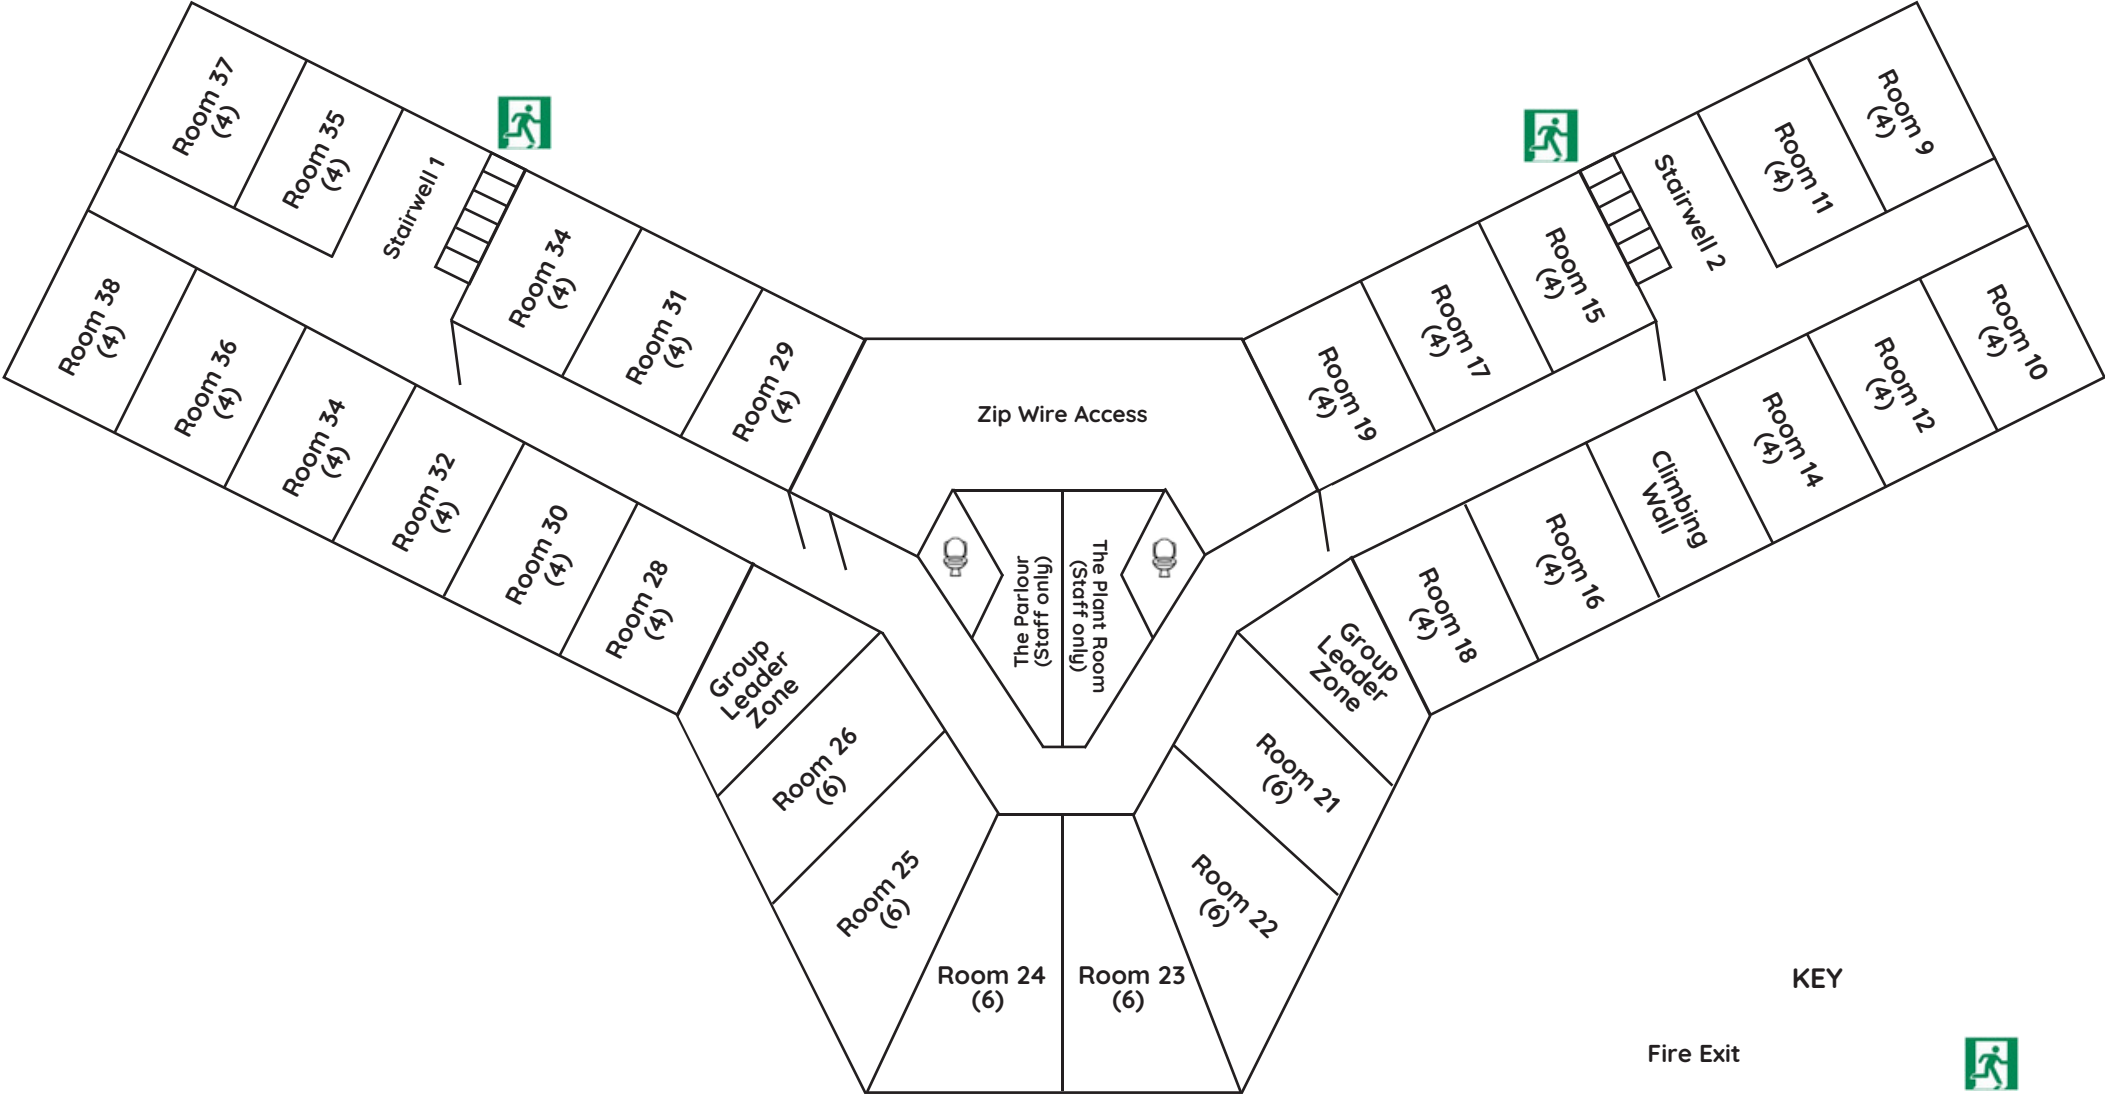

Ground Floor & Glamping Pods

First Floor

Fire Assembly Point

KEY

- Fire Exit 
- Toilet 
- Capacity for 4 people (4)
- Capacity for 6 people (6)