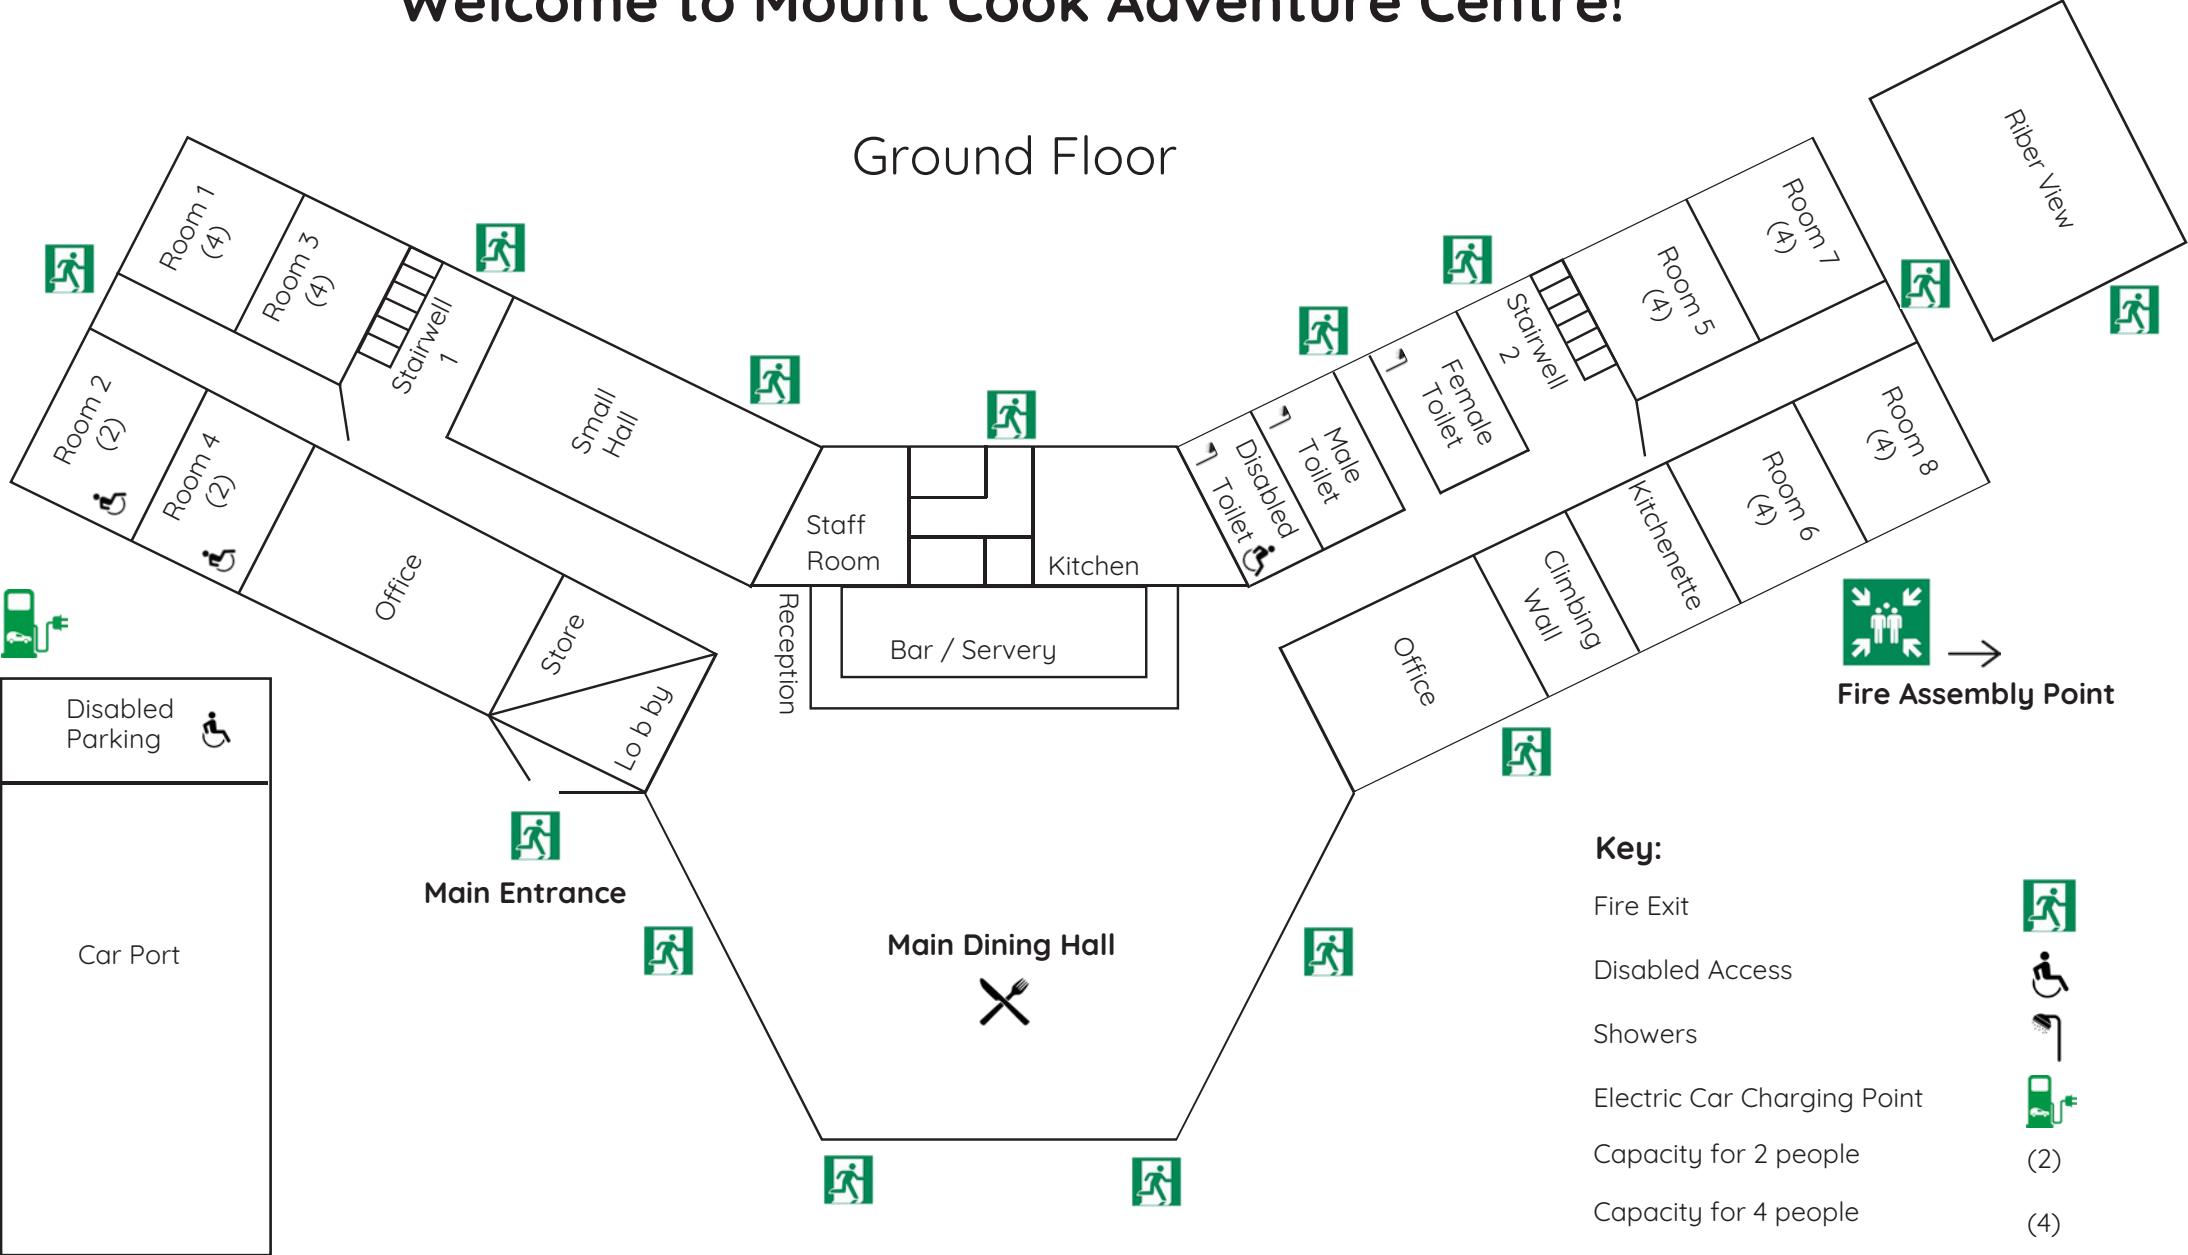

Welcome to Mount Cook Adventure Centre!

Ground Floor

Key:

- Fire Exit 
- Disabled Access 
- Showers 
- Electric Car Charging Point 
- Capacity for 2 people (2)
- Capacity for 4 people (4)

Welcome to Mount Cook Adventure Centre!

First Floor

Disabled Parking 

Car Port

Key:

-  Fire Exit
-  Toilet
-  Electric Car Charging Point
-  Capacity for 4 people (4)
-  Capacity for 6 people (6)