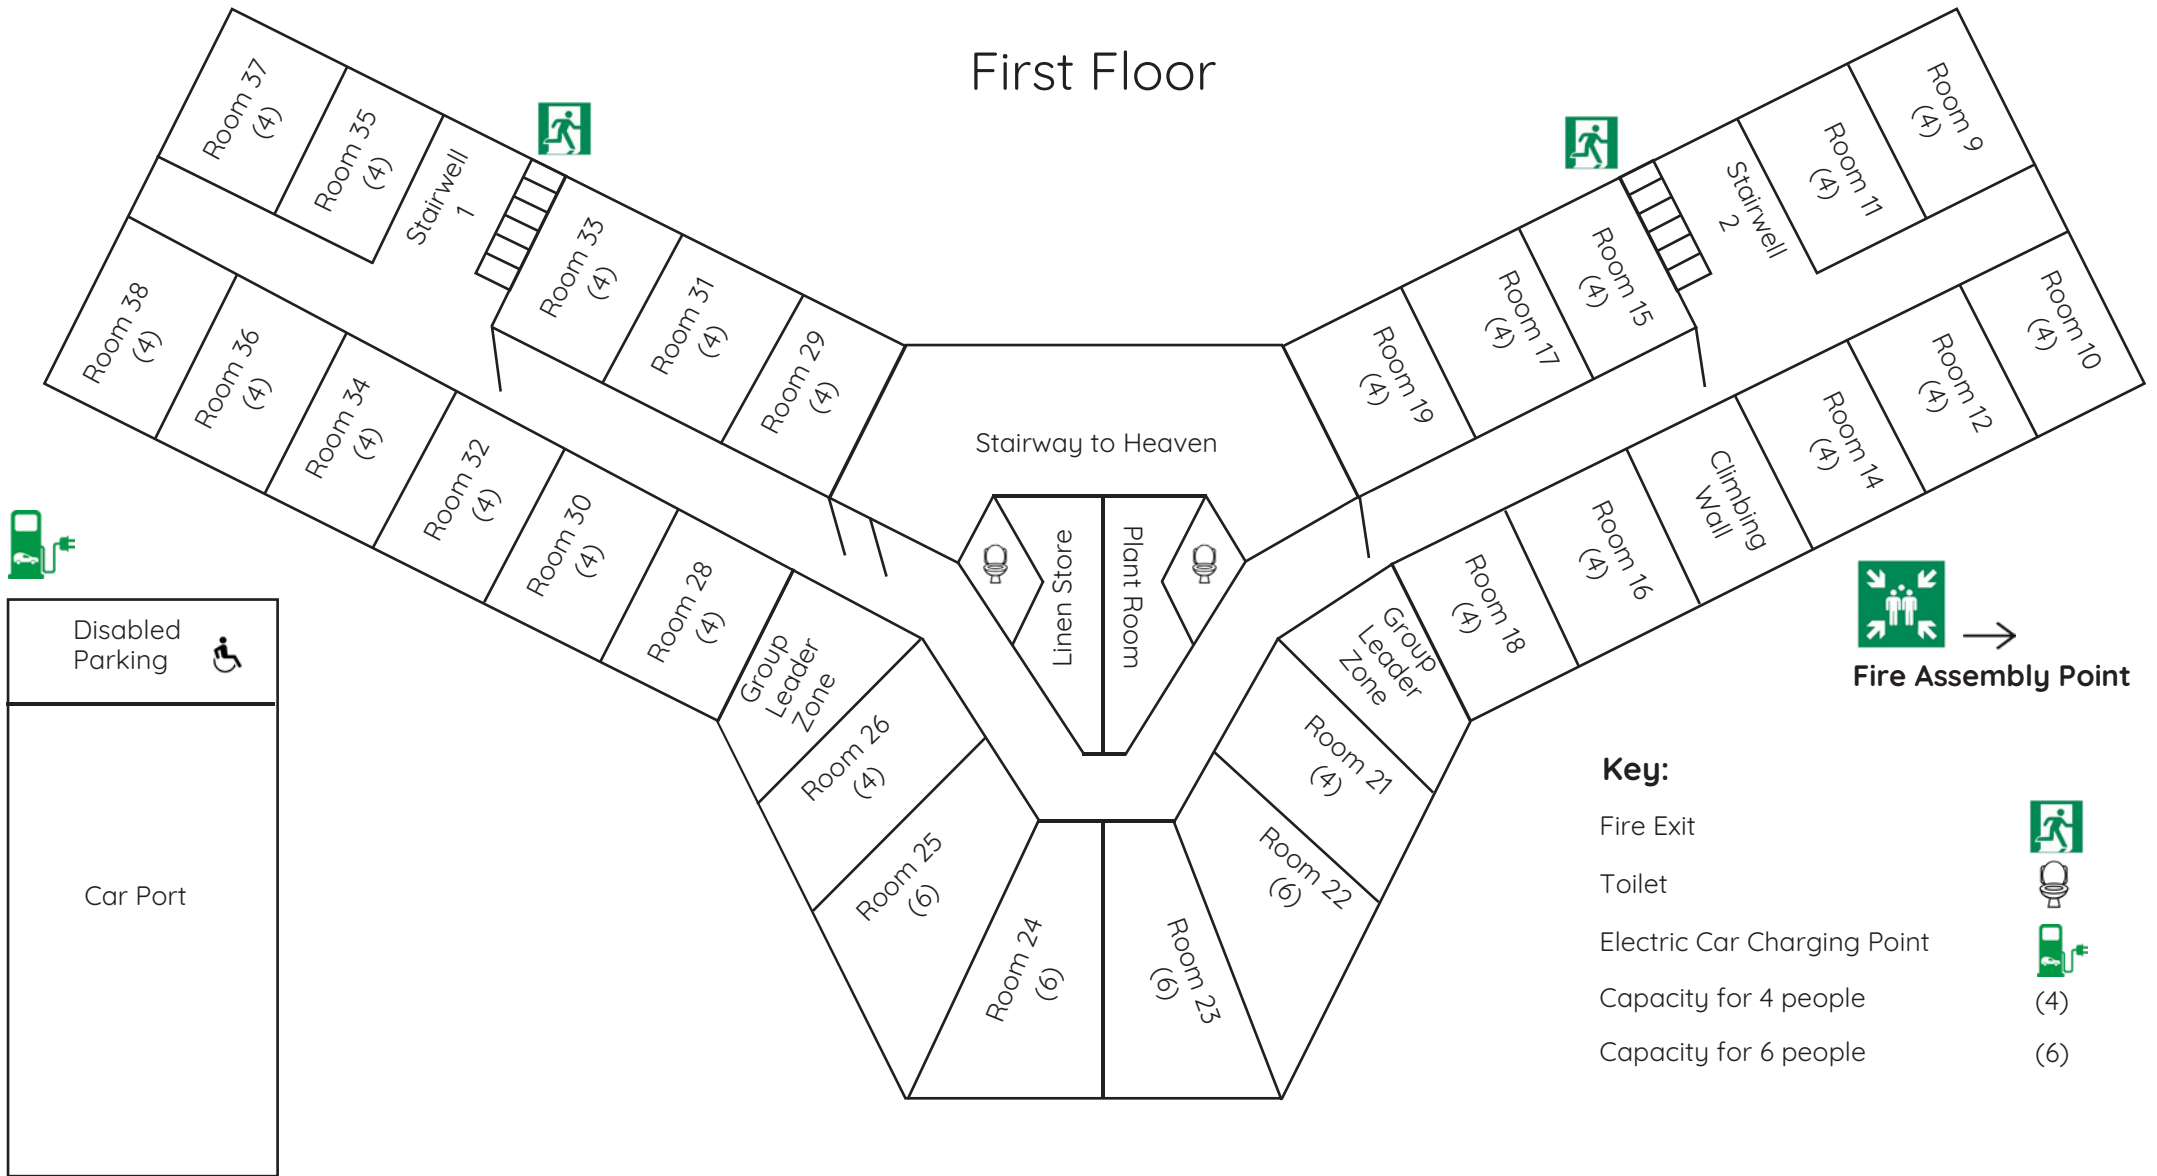

Welcome to Mount Cook Adventure Centre!

Ground Floor

Key:

- Fire Exit 
- Disabled Access 
- Showers 
- Electric Car Charging Point 
- Capacity for 2 people (2)
- Capacity for 4 people (4)

Welcome to Mount Cook Adventure Centre!

First Floor

Disabled Parking 

Car Port

Key:

-  Fire Exit
-  Toilet
-  Electric Car Charging Point
-  Capacity for 4 people (4)
-  Capacity for 6 people (6)