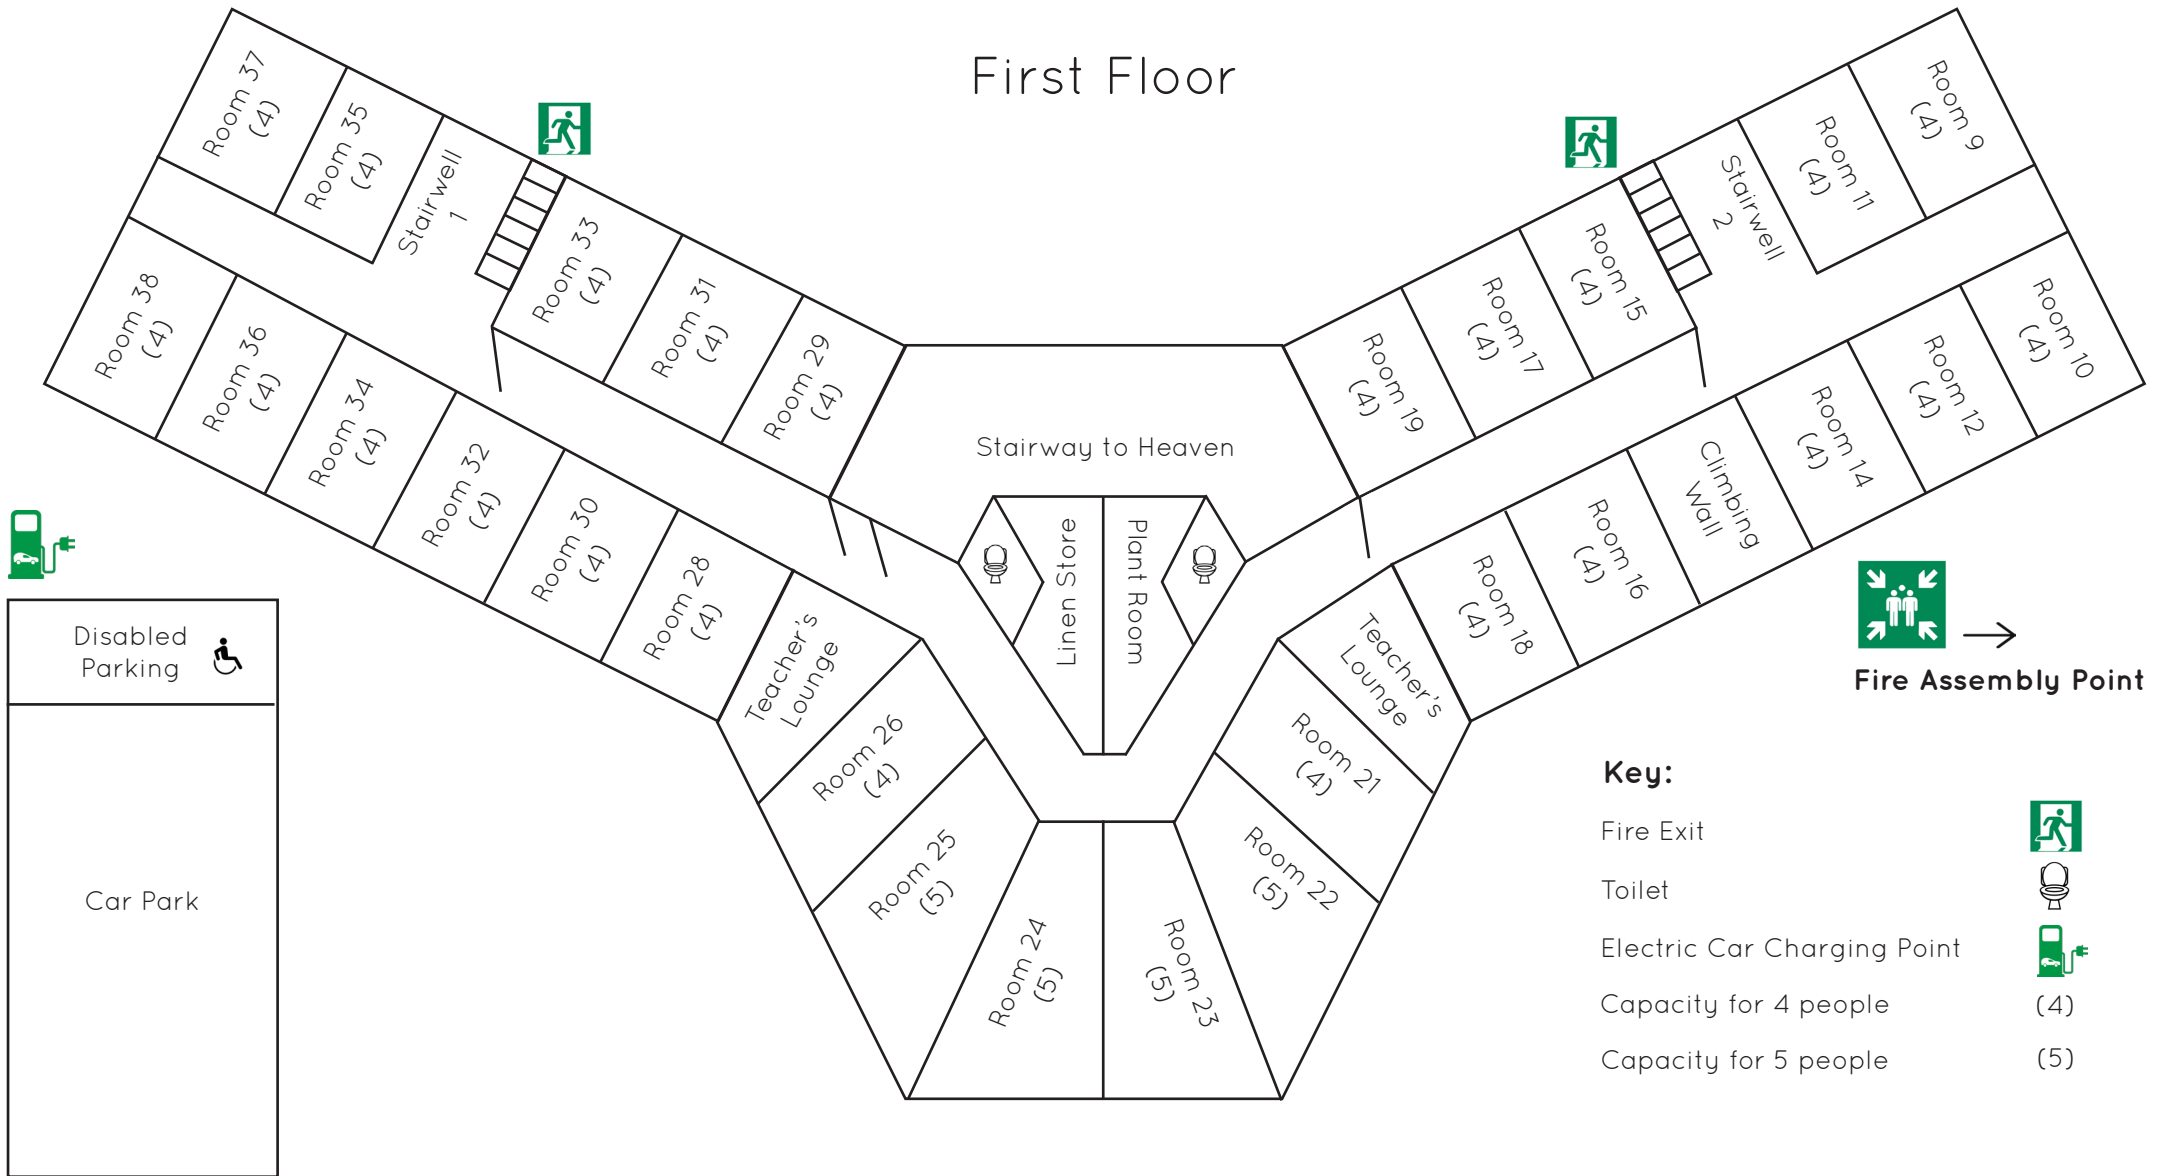

# Welcome to Mount Cook Adventure Centre!

## Ground Floor

## First Floor

Disabled Parking 

Car Park

- Key:**
-  Fire Exit
  -  Toilet
  -  Electric Car Charging Point
  - (4) Capacity for 4 people
  - (5) Capacity for 5 people